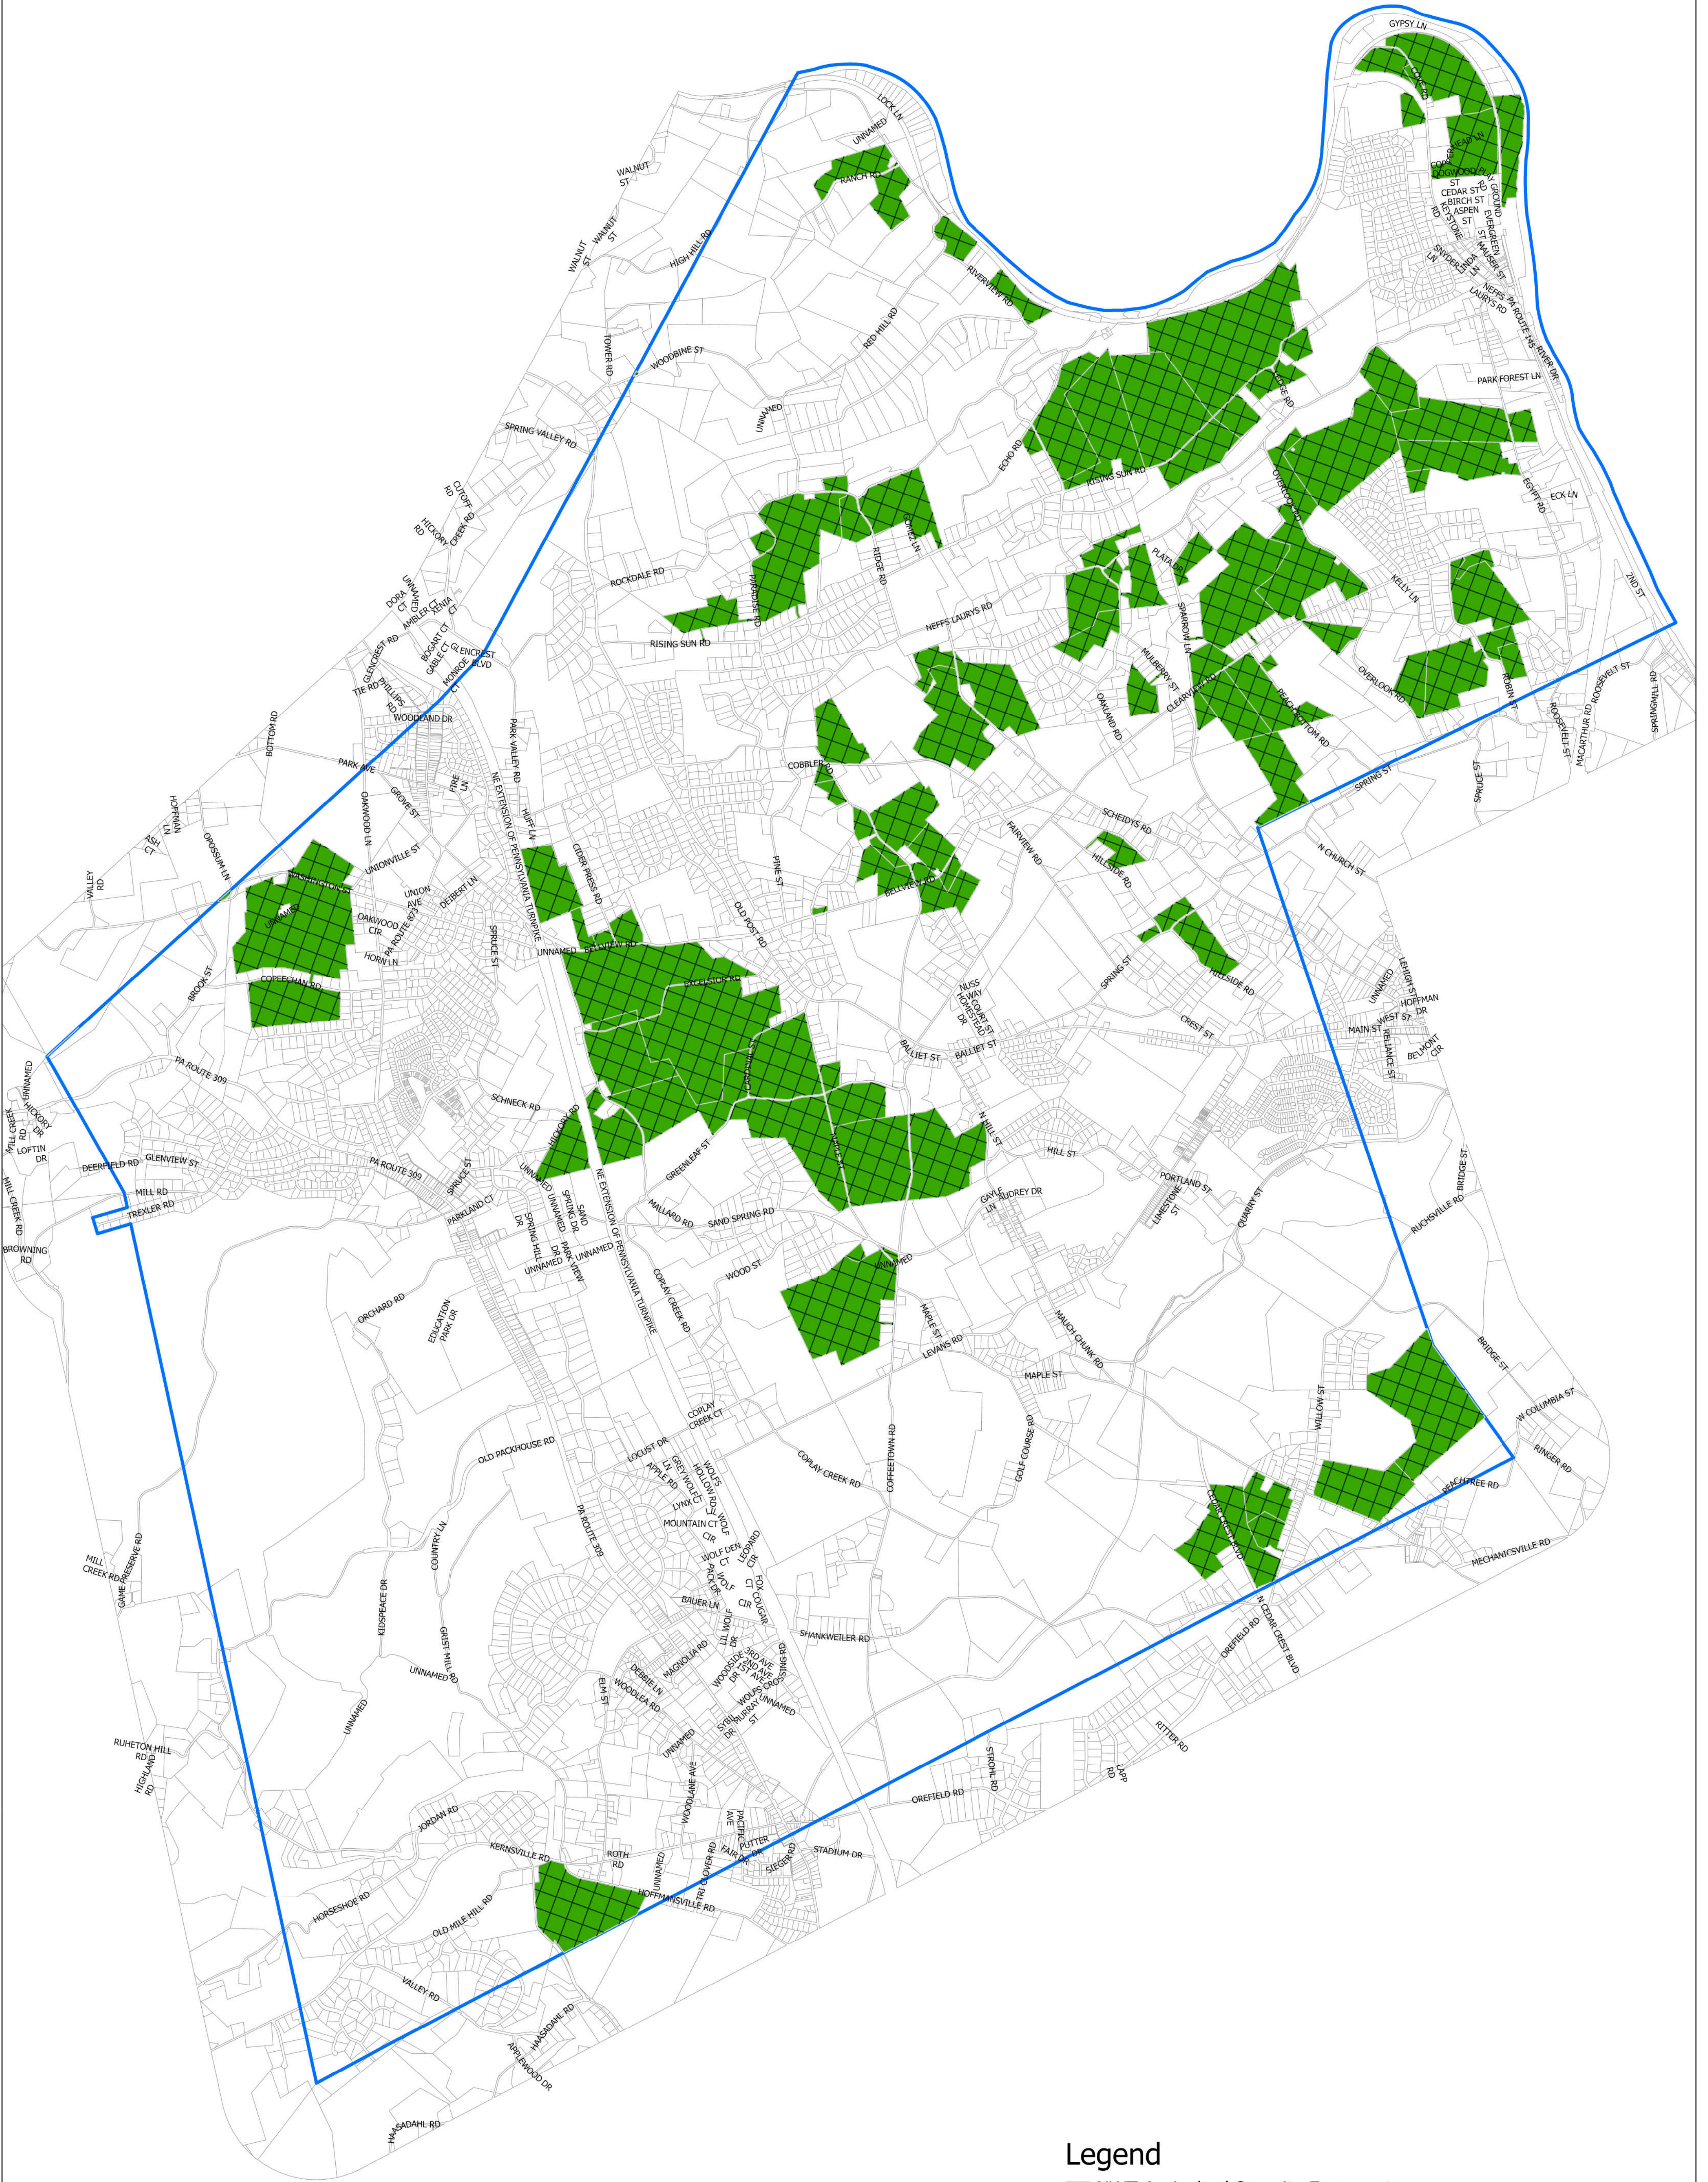

North Whitehall Township - Agricultural Security Easements

- Legend**
- NWT Agricultural Security Easements
 - NWT Boundary
 - NWT Parcel

0 800 1,600 3,200 4,800 6,400 8,000
US Feet
Scale: 1" = 1600'